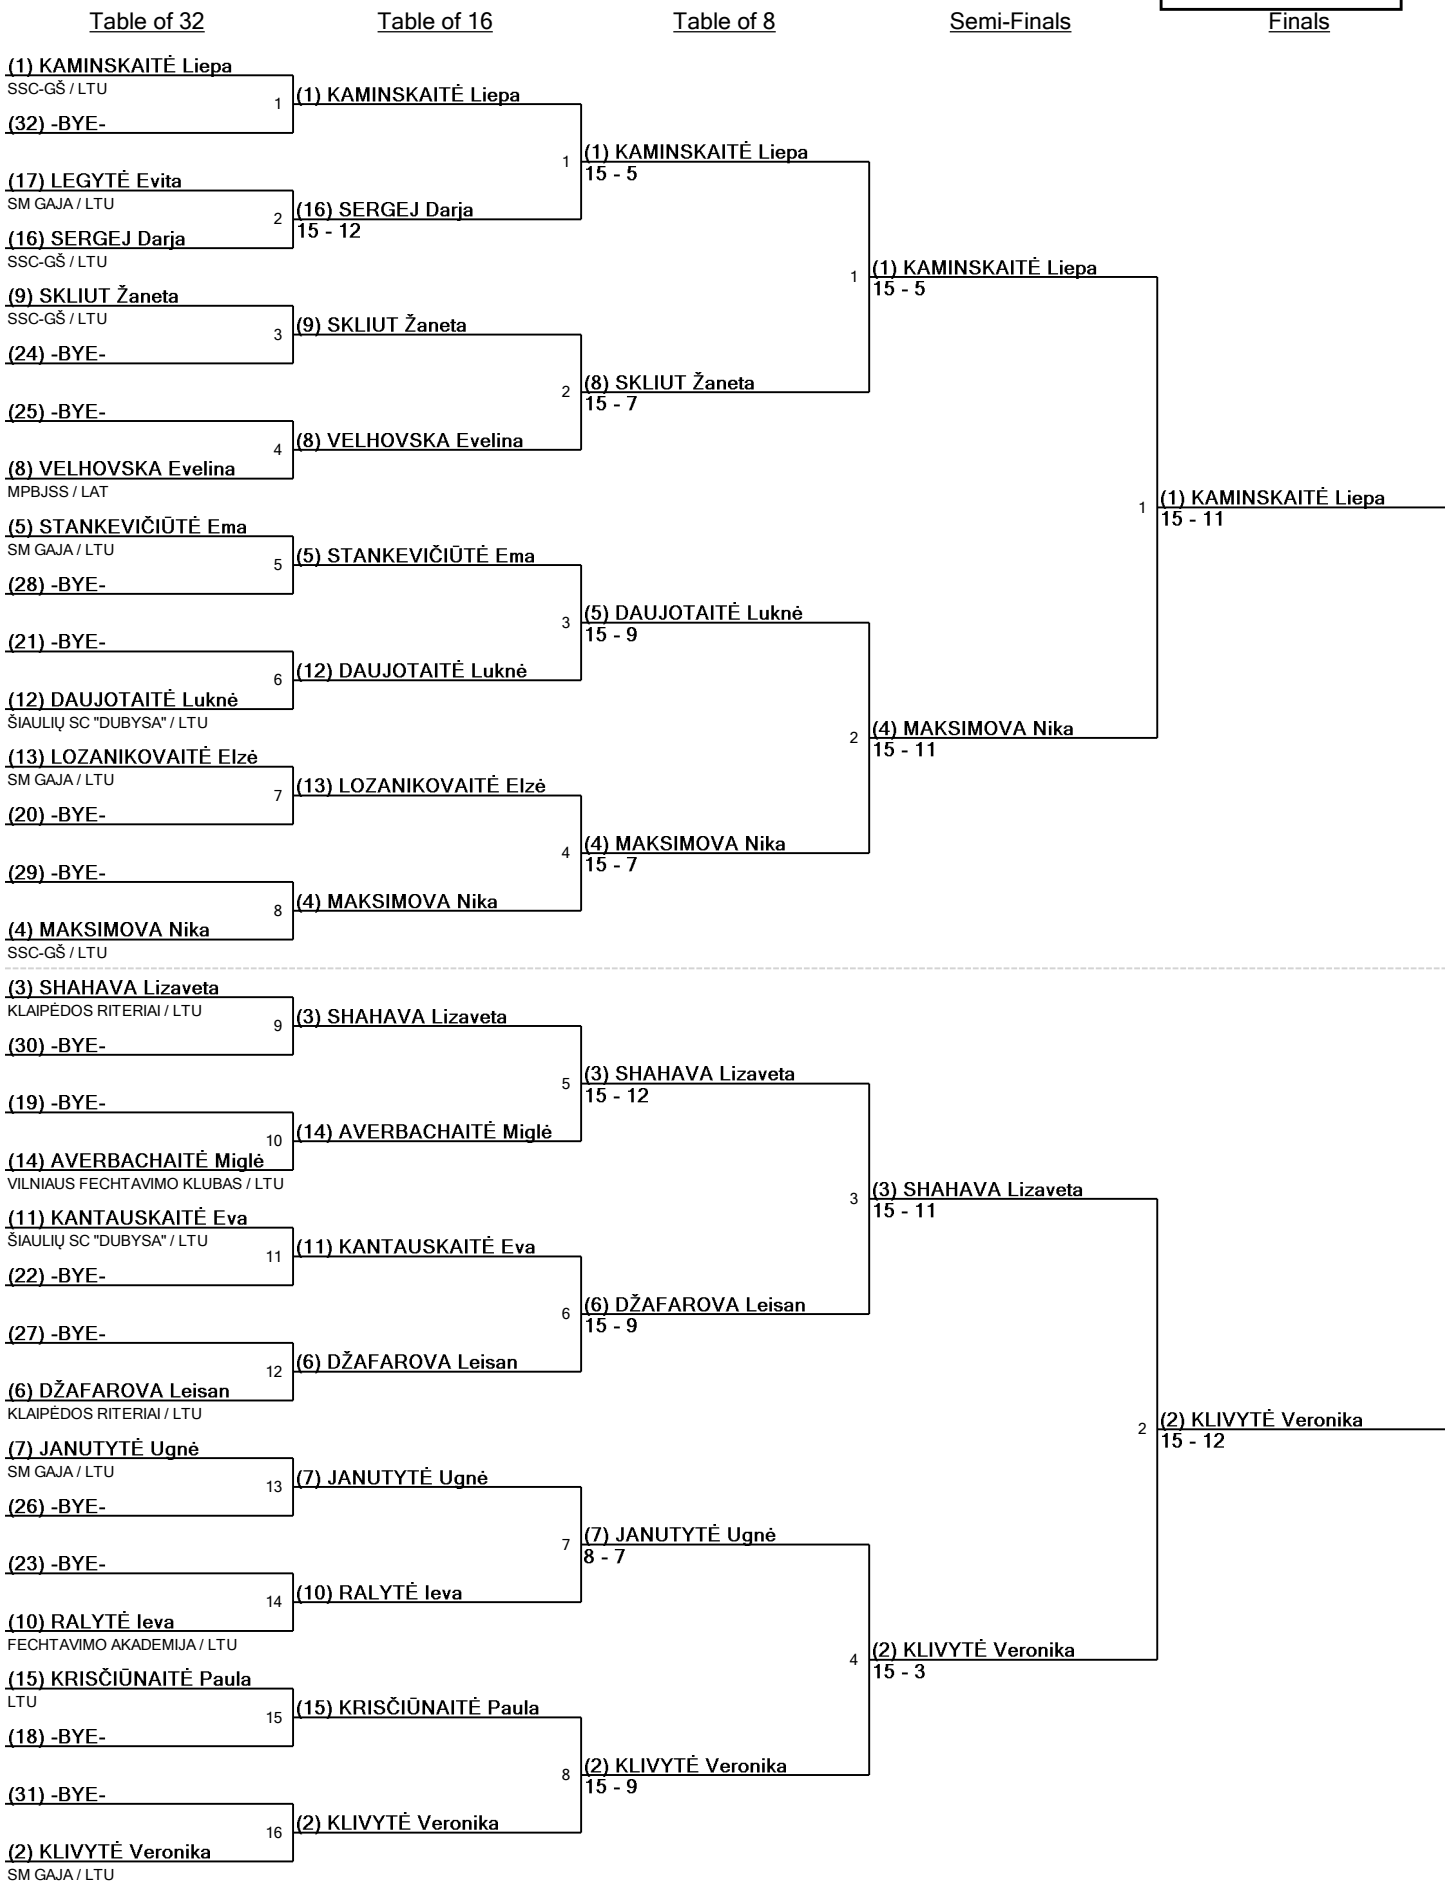

www.FencingTime.com

Women's Epee Seeding for Round #2 - DE

Tournament: Vilniaus miesto fechtavimo čempionatas
Date: Sunday, April 27, 2025 - 2:30 PM
FIE Document: FE_FIE_0008

WE

Seed	Name	Club	Country	V	V/M	TS	TR	Ind	Notes
1	KAMINSKAITĖ Liepa	SSC-GŠ	LTU	5	1.00	25	9	+16	Advanced
2	KLIVYTĖ Veronika	SM GAJA	LTU	5	1.00	25	15	+10	Advanced
3	SHAHAVA Lizaveta	KLAIPEDOS RITERIAI	LTU	4	1.00	20	15	+5	Advanced
4	MAKSIMOVA Nika	SSC-GŠ	LTU	4	0.80	23	11	+12	Advanced
5	STANKEVICIUTĖ Ema	SM GAJA	LTU	3	0.75	18	12	+6	Advanced
6	DŽAFAROVA Leisan	KLAIPEDOS RITERIAI	LTU	3	0.60	18	17	+1	Advanced
7	JANUTYTĖ Ugnė	SM GAJA	LTU	3	0.60	19	20	-1	Advanced
8	VELHOVSKA Evelina	MPBJSS	LAT	2	0.50	13	13	0	Advanced
9	SKLIUT Žaneta	SSC-GŠ	LTU	2	0.40	18	17	+1	Advanced
10	RALYTĖ Ieva	FECHTAVIMO AKADEMIJA	LTU	2	0.40	19	21	-2	Advanced
11	KANTAUSKAITĖ Eva	ŠIAULIŲ SC "DUBYSA"	LTU	2	0.40	20	23	-3	Advanced
12	DAUJŪTAITE Luknė	ŠIAULIŲ SC "DUBYSA"	LTU	2	0.40	16	22	-6	Advanced
13	LOZANIKOVAITE Elzė	SM GAJA	LTU	1	0.25	14	16	-2	Advanced
14	AVERBACHAITE Miglė	VILNIAUS FECHTAVIMO KLUBAS	LTU	1	0.20	17	22	-5	Advanced
15	KRISCIUNAITE Paula		LTU	1	0.20	14	23	-9	Advanced
16	SERGEJ Darja	SSC-GŠ	LTU	0	0.00	9	18	-9	Advanced
17	LEGYTĖ Evita	SM GAJA	LTU	0	0.00	10	24	-14	Advanced